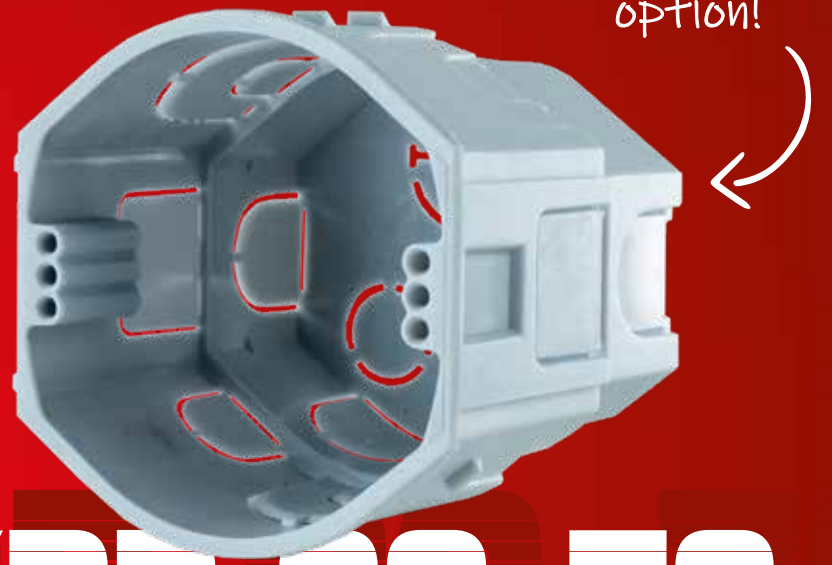

KOPOS

NEW BOX

KU 68-45

We have even deeper option!

KPR 68-70

Simple and firm connection

Drilling with our drill bit FR 68
Ø 80 mm

COMBINED ENTRIES FOR CABLES AND PIPES

OUTCROPS FOR FIRM ANCHORING INTO THE WALL

EAN CODE ON EACH BOX

DOUBLE-THREADED INSTRUMENT SCREWS

FIRM AND SIMPLE CONNECTION FOR COMBINED FRAMES WITHOUT LIMITATION OF NUMBER

LARGE INNER SPACE FOR ELECTRICAL INSTALLATION

CENTRE COLUMN FOR QUICK INSTALLATION OF LID KO 68

INNOVATIVE SHAPE PROTECTED BY UTILITY AND INDUSTRIAL DESIGN

TRIPLE HOLE FOR INSTRUMENT SCREWS

EASY CONNECTING TUNNEL