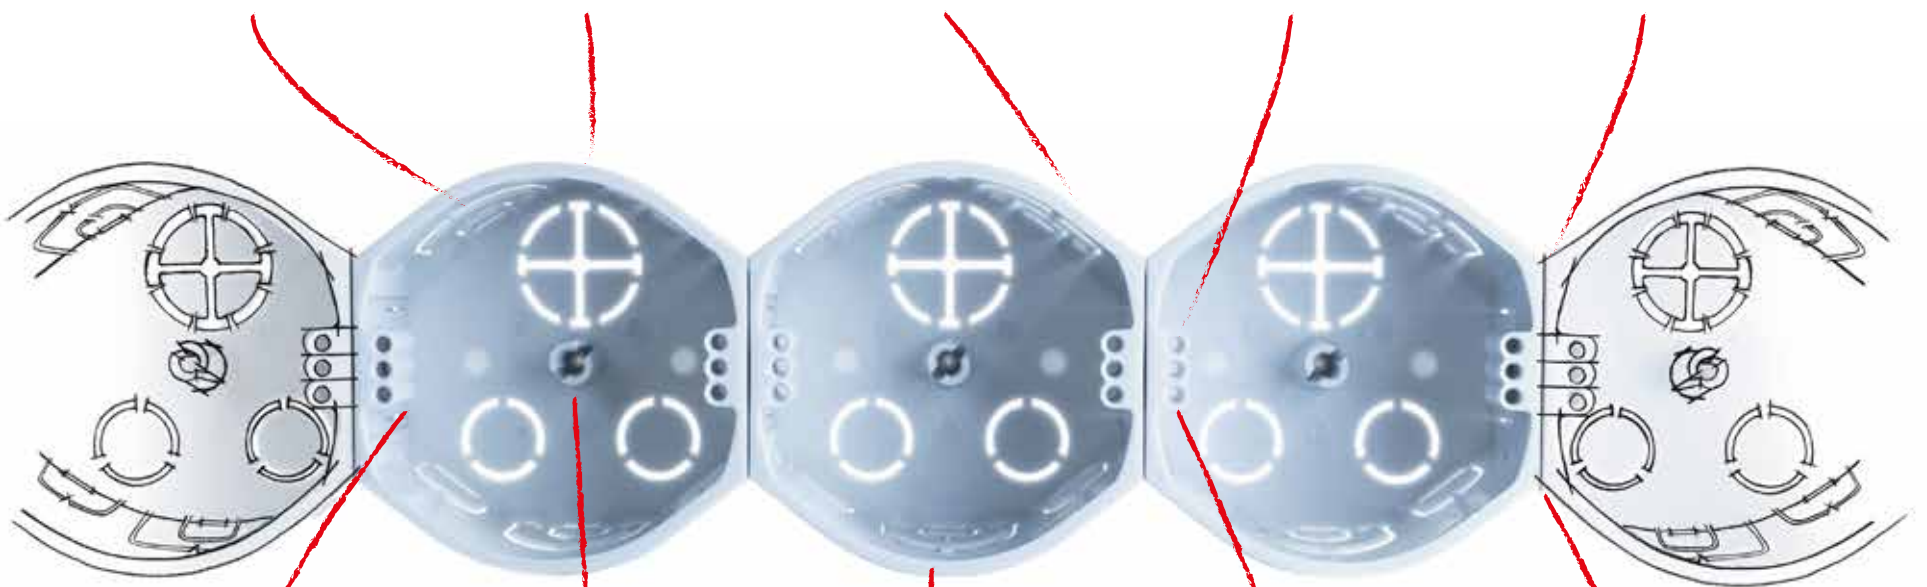

KOPOS

NEW BOX

KU 68-45

We have even deeper option!

KPR 68-70

Simple and firm connection

Drilling with our drill bit FR 68
Ø 80 mm

COMBINED ENTRIES FOR CABLES AND PIPES

OUTCROPS FOR FIRM ANCHORING INTO THE WALL

EAN CODE ON EACH BOX

DOUBLE-THREADED INSTRUMENT SCREWS

FIRM AND SIMPLE CONNECTION FOR COMBINED FRAMES WITHOUT LIMITATION OF NUMBER

LARGE INNER SPACE FOR ELECTRICAL INSTALLATION

CENTRE COLUMN FOR QUICK INSTALLATION OF LID KO 68

INNOVATIVE SHAPE PROTECTED BY UTILITY AND INDUSTRIAL DESIGN

TRIPLE HOLE FOR INSTRUMENT SCREWS

EASY CONNECTING TUNNEL